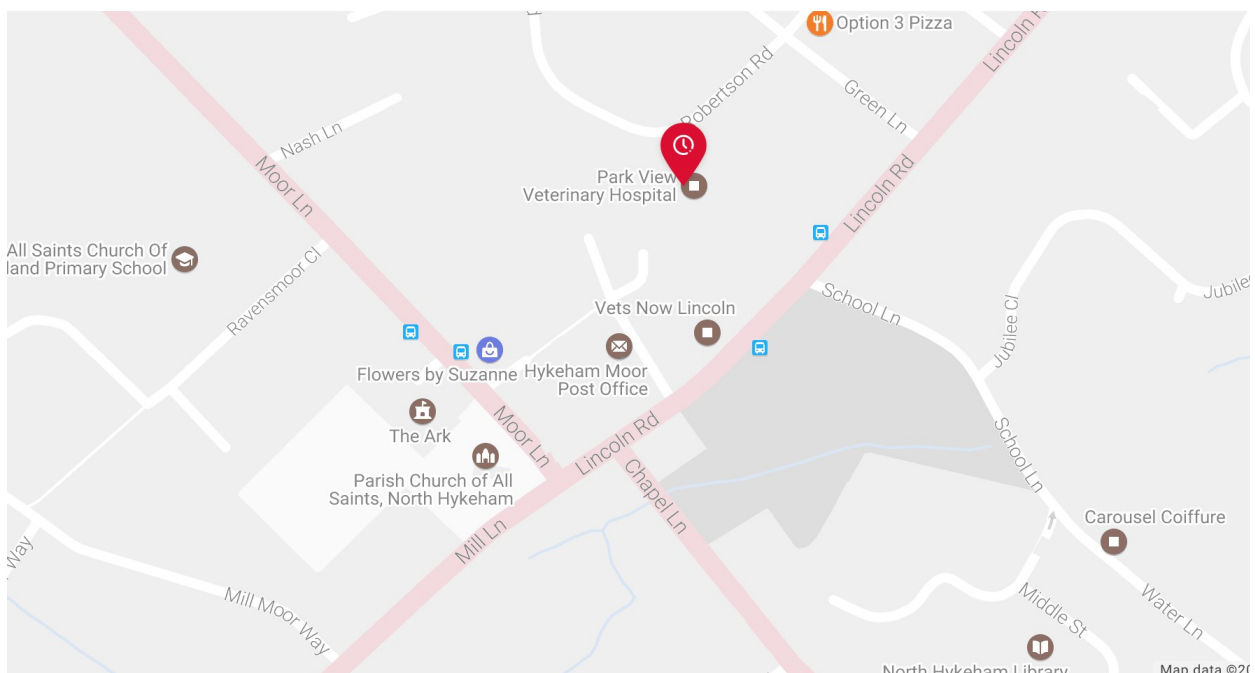

We expect most of our clients will be using mainly the Lincoln site but for those of our clients, for example around Grantham, the Nottingham clinic may be closer. The addresses, contact numbers and directions are below:

For more details, maps and directions, go to: www.vets-now.com/find-an-emergency-vet

Local directions to Vets Now Lincoln:

Vets Now Lincoln
Hykeham Green
North Hykeham
LN6 8NH
01522 718556

From Sleaford:

Take the A15 / Lincoln Rd for about 10 miles. Turn left onto Tower Ln / B1178 and continue for 2 miles. Turn right onto Grantham Rd / A607. After 1 mile turn left onto Tinker's Ln then left onto Somerton Gate Ln. After 1 mile turn right onto Brant Rd then left onto Meadow Ln. Turn left after 1.3 miles onto Chapel Ln then right onto Lincoln Rd. Turn left immediately into Hykeham Green Shopping Centre - you will see a Co-op. Vets Now is based at the back right hand corner of the car park.

Directions to Vets Now Nottingham:

Vets Now Nottingham
Dunkirk Road
Nottingham
NG7 2PH
0115 871 4905

Take A52 (ring road) signed to Derby. After passing the exit to the Showcase Cinema on the left, take the next exit signed A6005/City Centre. At the next roundabout take the third exit